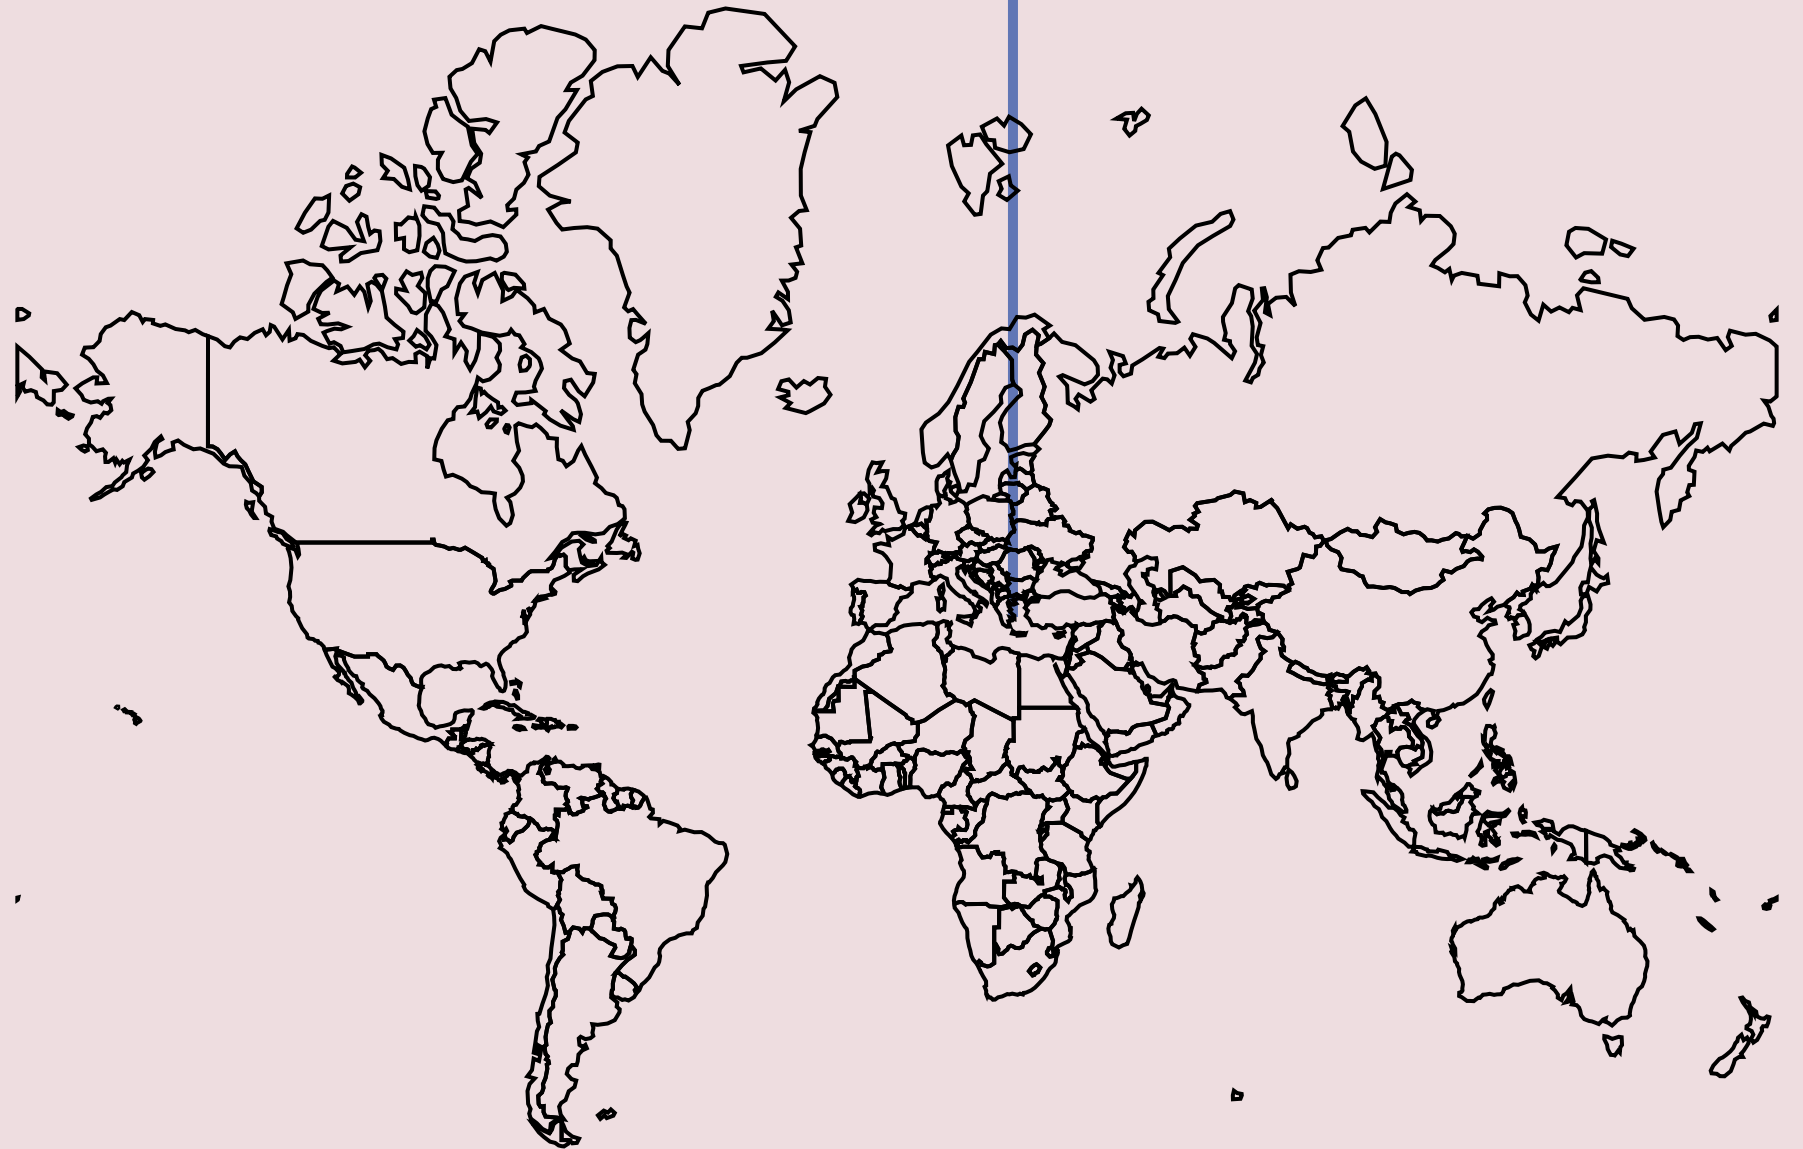

Karate 1 Premier League - Series A 2025

Click on website and map at bottom. For all events visit gbud.in/w7f

Months

J

F

M

A

M

J

J

A

S

O

N

D

Sports

Karate 1 Premier League - Series A

Karate

Athens, Greece

Fri, 10 Jan to Sun, 12 Jan

[https://www.wkf.net/...](https://www.wkf.net/)

Open Street Map

Google Map

Jan

Su	M	T	W	T	F	Sa
			1	2	3	4
5	6	7	8	9	10	11
12	13	14	15	16	17	18
19	20	21	22	23	24	25
26	27	28	29	30	31	

<https://gbud.in/w7f>